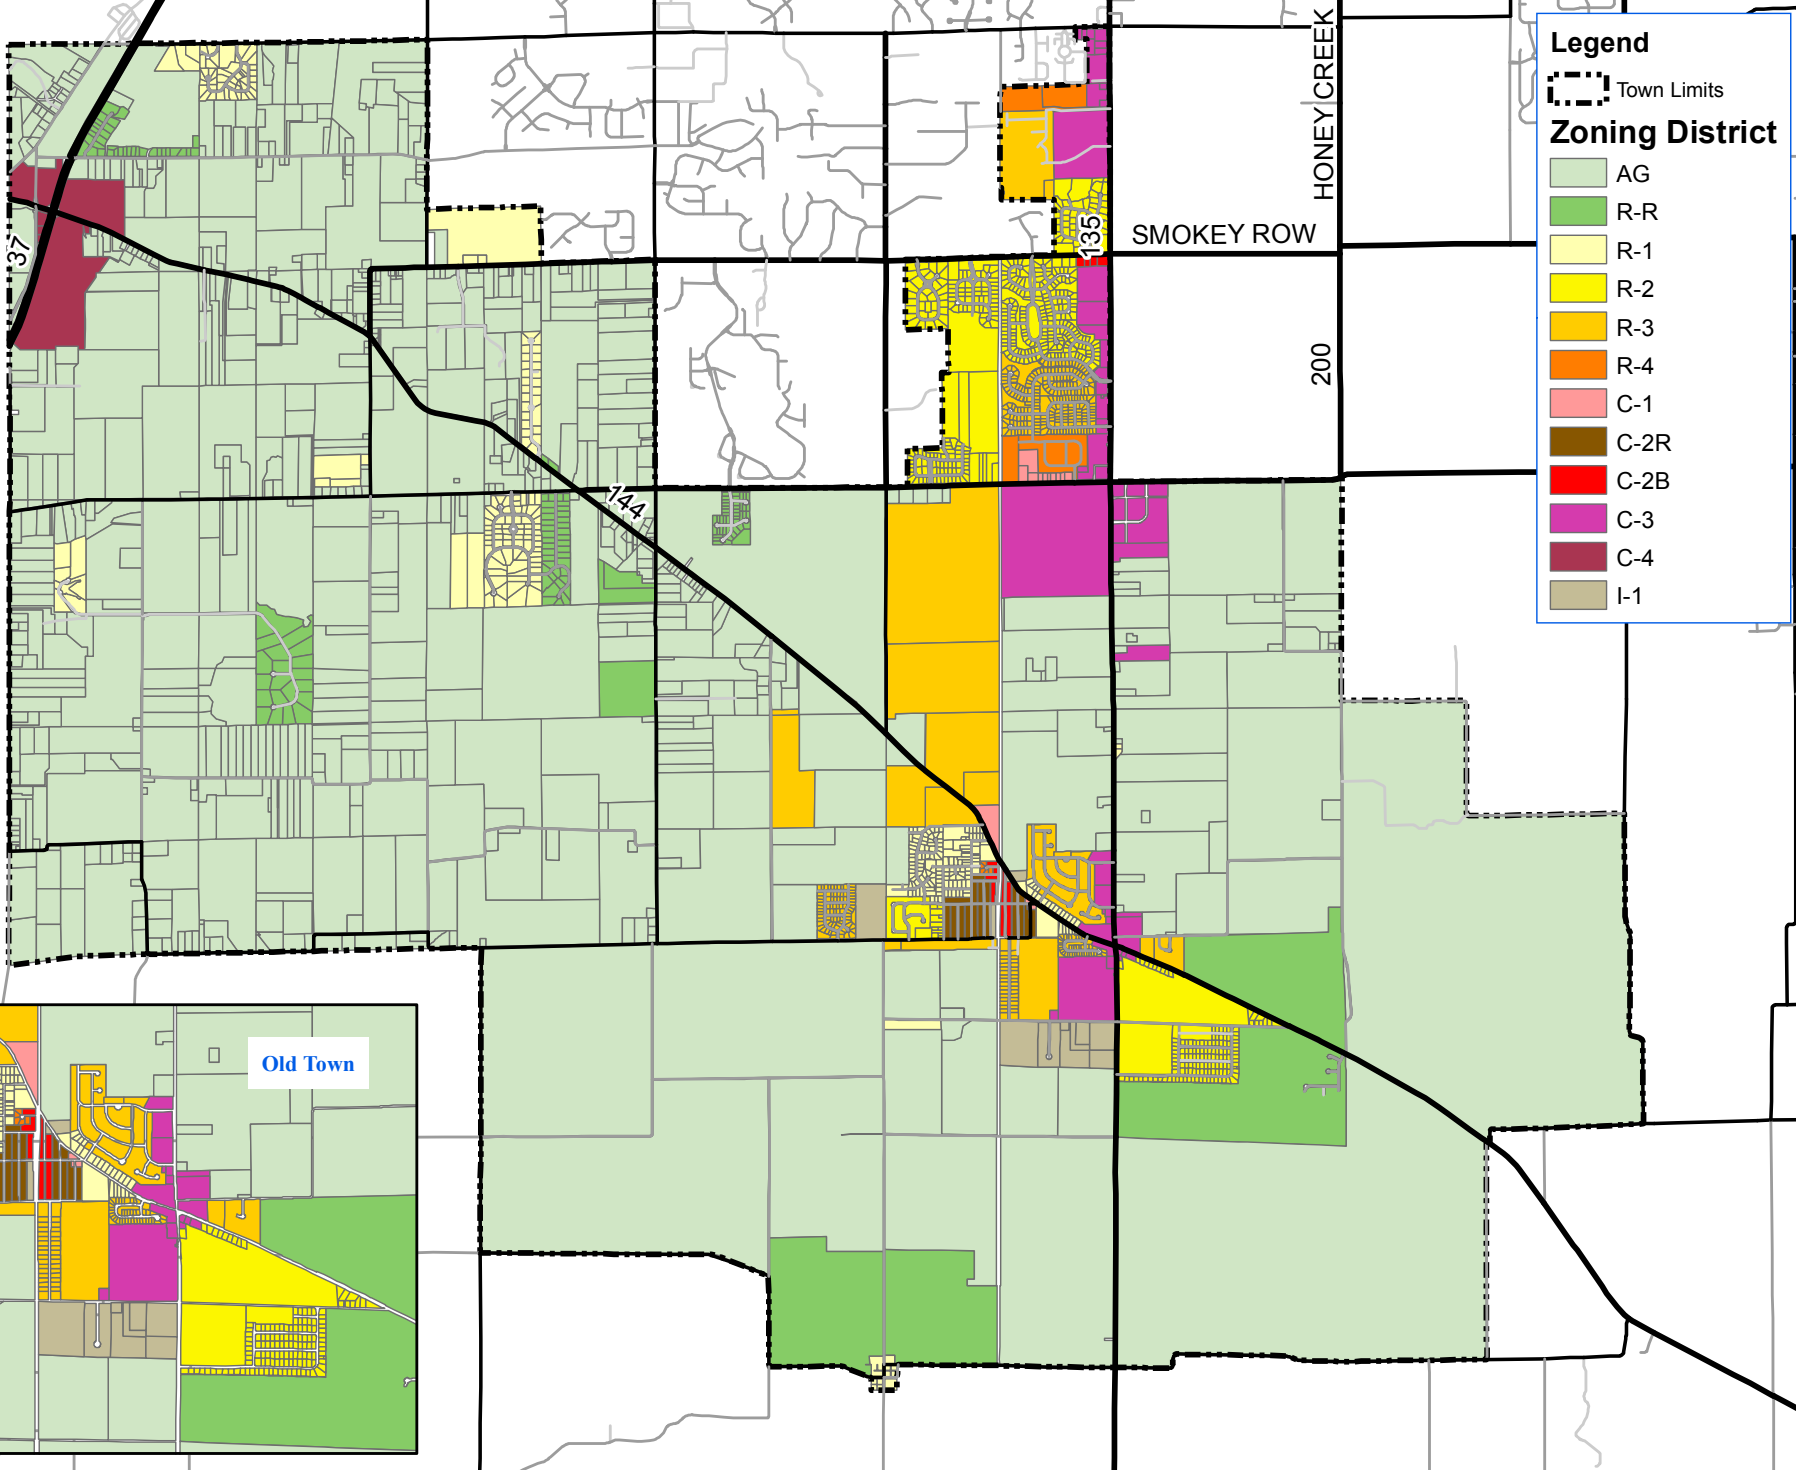

Town of Bartersville Zoning Map

Legend

- Town Limits
- Zoning District**
- AG
- R-R
- R-1
- R-2
- R-3
- R-4
- C-1
- C-2R
- C-2B
- C-3
- C-4
- I-1